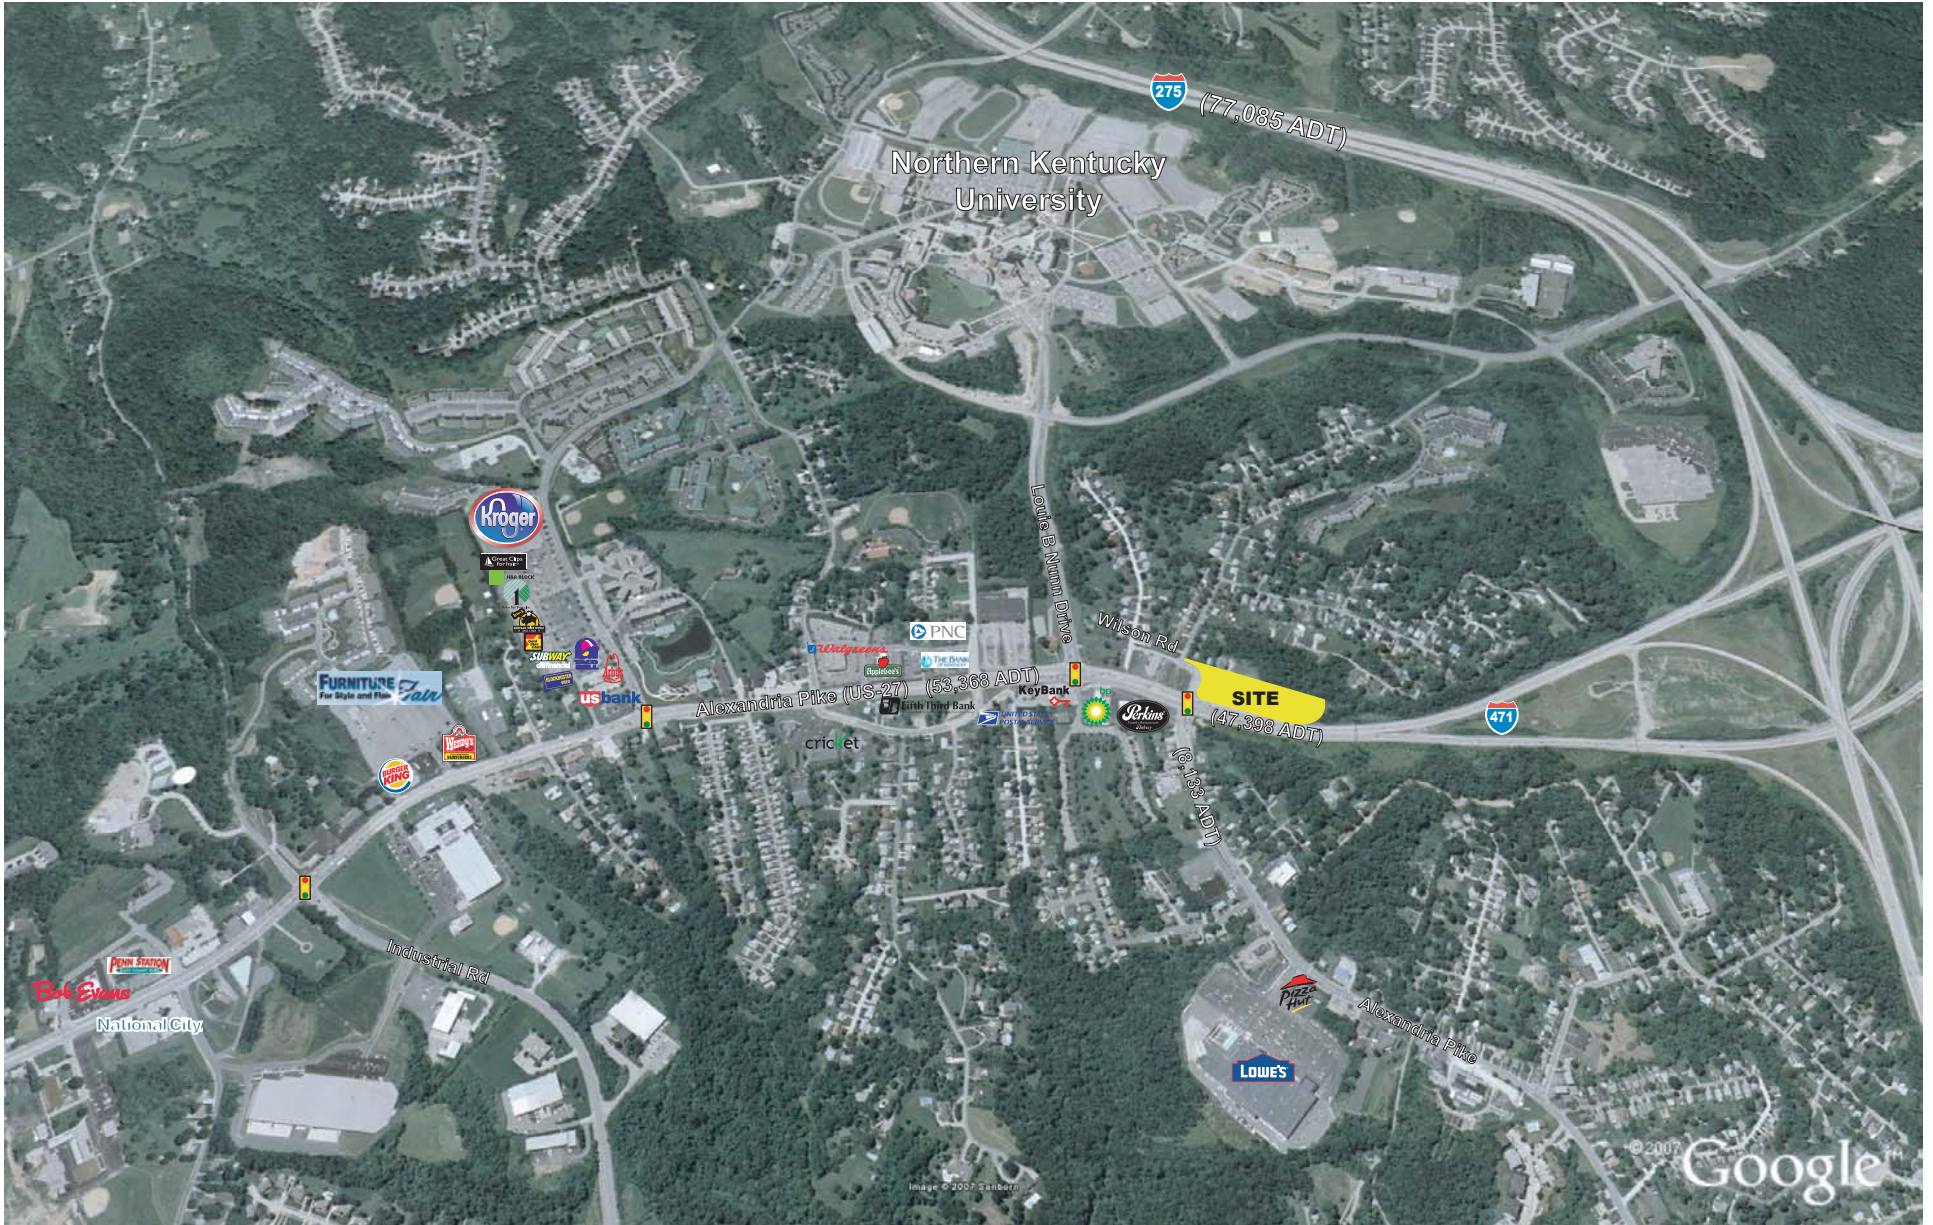

Highland Gateway Development

Alexandria Pike (SR-27) & Wilson Road
Highland Heights, KY 41076

**MIDLAND
RETAIL**

C.J. Judge
(513) 891-2526 x204
cjjudge@midlandretail.com

Brokerage, Development, & Tenant Representation